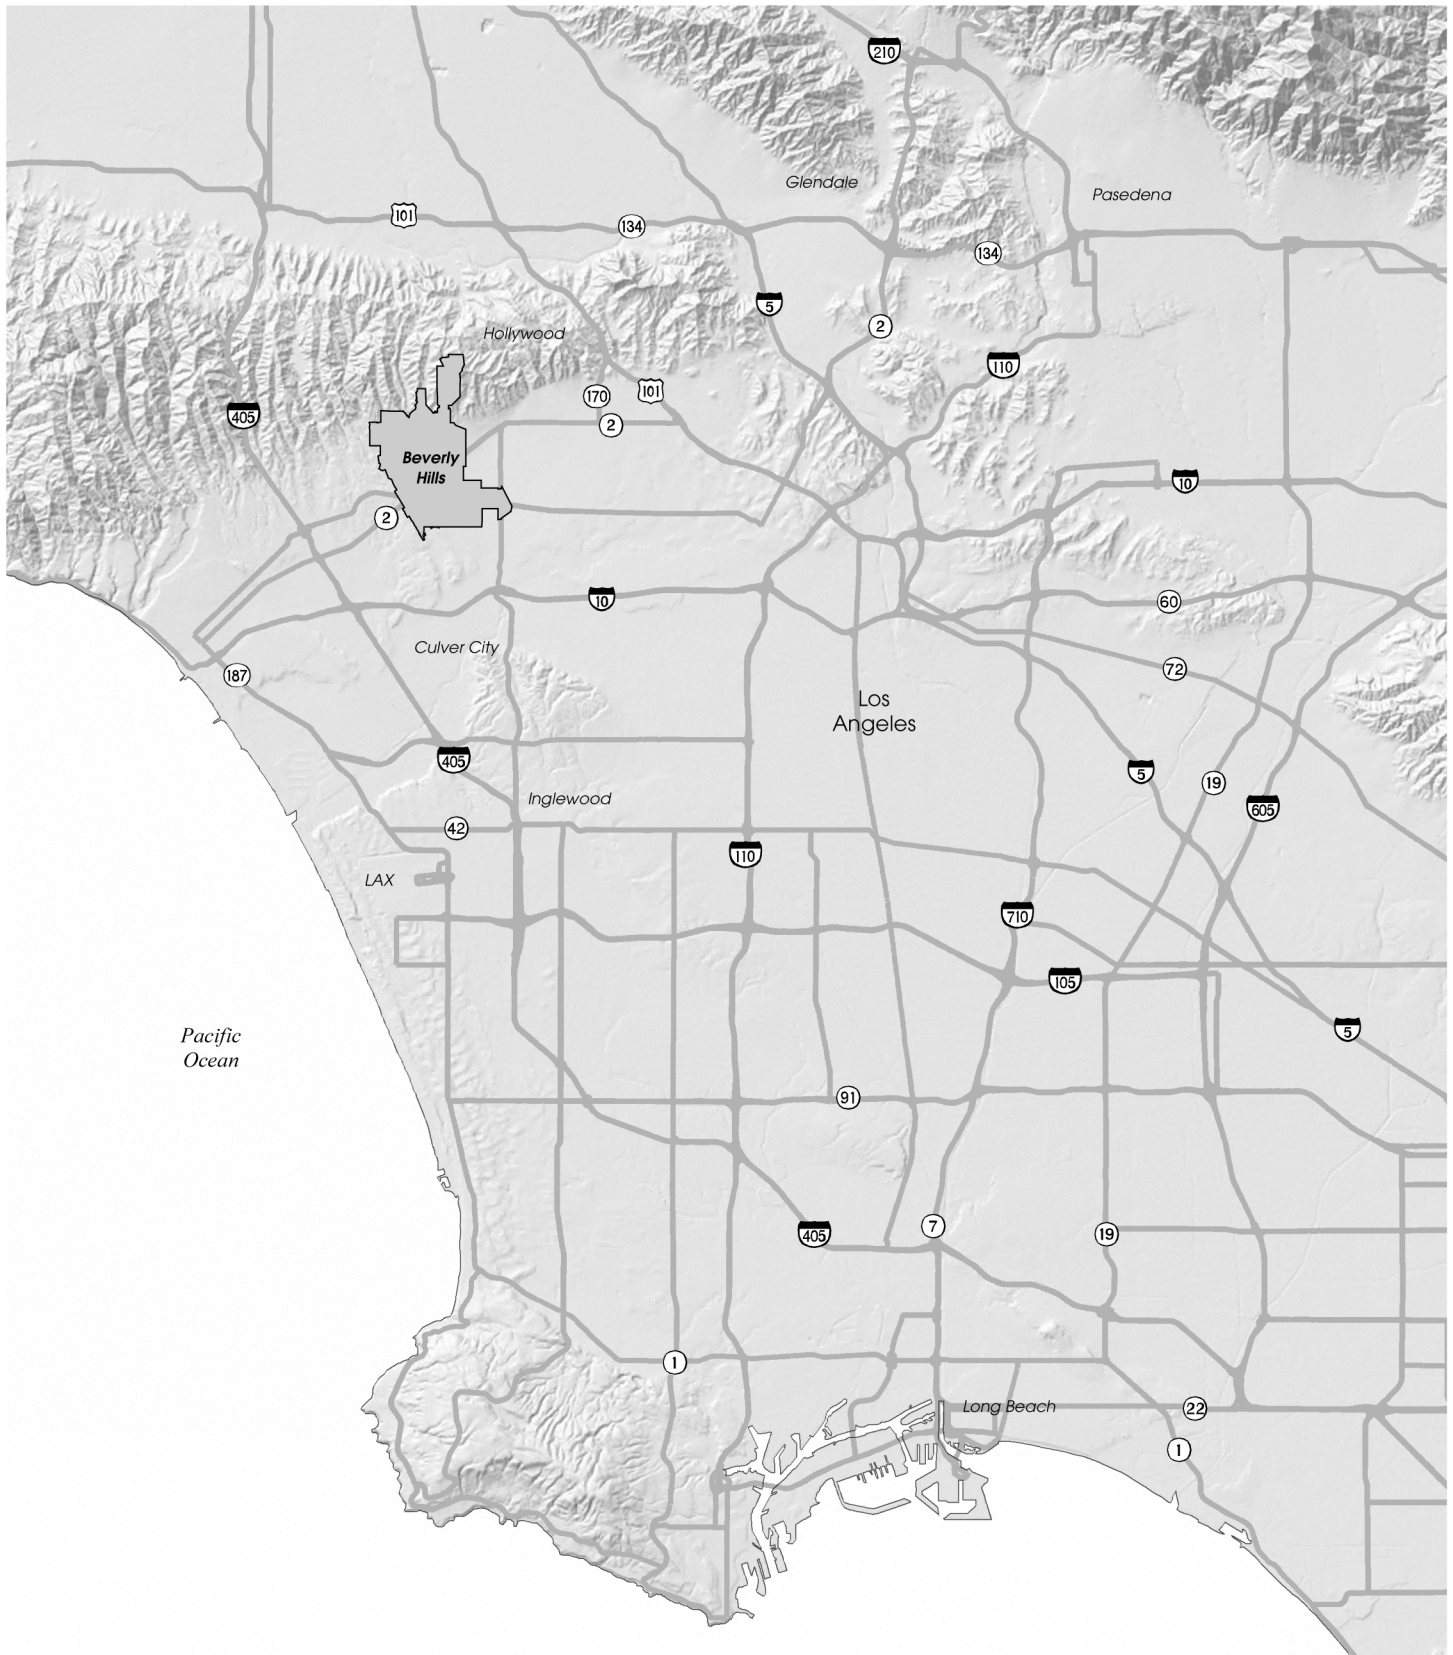

REGIONAL LOCATION

Beverly Hills General Plan

Figure 1

Source: PBS&J, 2008

0 1.25 2.5 Miles